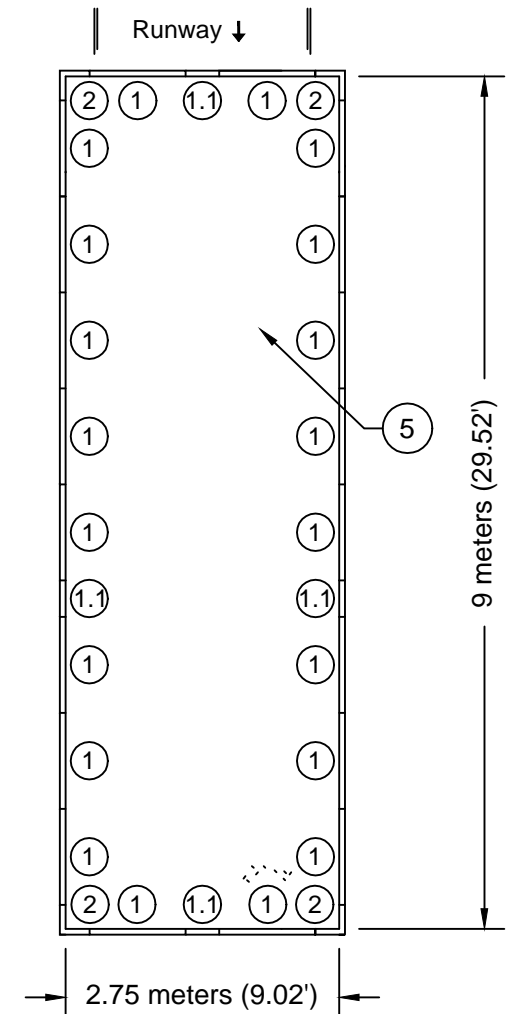

- |  |                               |
|--|-------------------------------|
| ① ACO SPORT Elastic Curb 100X40X6 cm       | ⑦ Asphalt Base                |
| ② ACO SPORT Elastic Curb Corner 25x40x6 cm | ⑧ Compacted Base              |
| ③ Track Material                           | ⑨ Concrete Casing             |
| ④ Natural Grass                            | ⑩ Optional 4" / 6" Drain Pipe |
| ⑤ Optional Steel Cover Supplied by others  | ⑪ Long Jump Pit w/ Sand       |
| ⑥ Asphalt Binder                           | ①.1 Elastic Curb cut to size  |

S7000-40x6BLJP

DATE: 12/09/13

## SYSTEM 7000:

40cm x 6cm Border For Long Jump Pit

INSTALLATION DRAWING - ACO SPORT